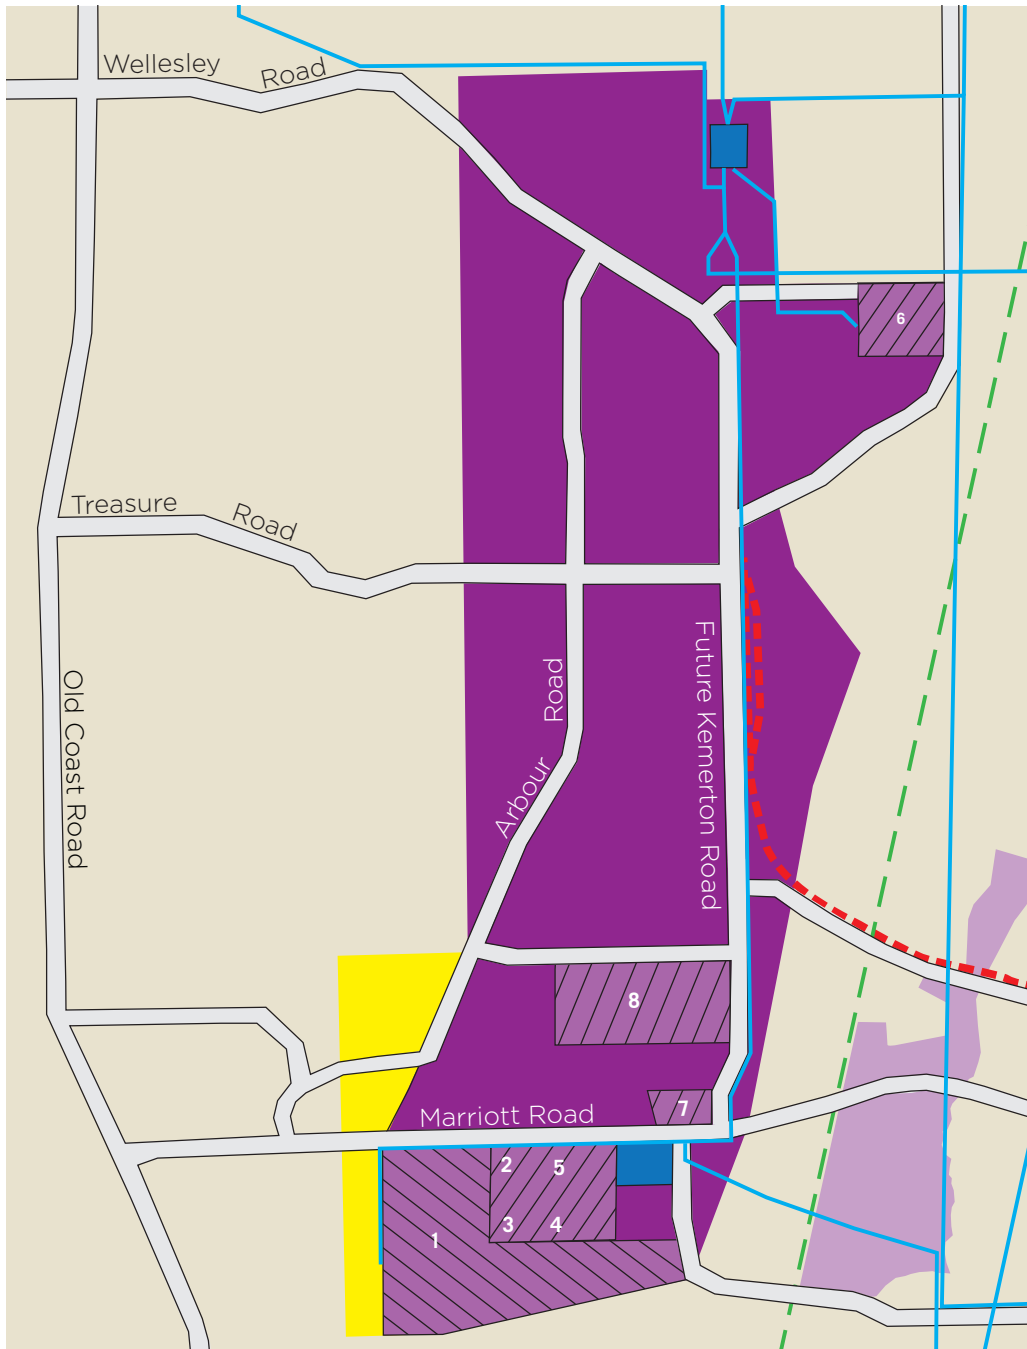

# KEMERTON STRATEGIC INDUSTRIAL AREA

**SIA** STRATEGIC INDUSTRIAL AREAS  
KEMERTON  
WESTERN AUSTRALIA

## LEGEND

- Core
- Support Industry
- Proponents
- Power Lines
- Buffer
- Western Power Substation
- Wastewater Treatment Plant
- Gas Pipeline
- Proposed Future Rail

- 1 - Simco Operations
- 2 - Cristal
- 3 - Nufarm Coogee
- 4 - Cockburn Cement
- 5 - BOC
- 6 - Transfield Power Station
- 7 - Tesla Power
- 8 - Albermarle Lithium Refinery