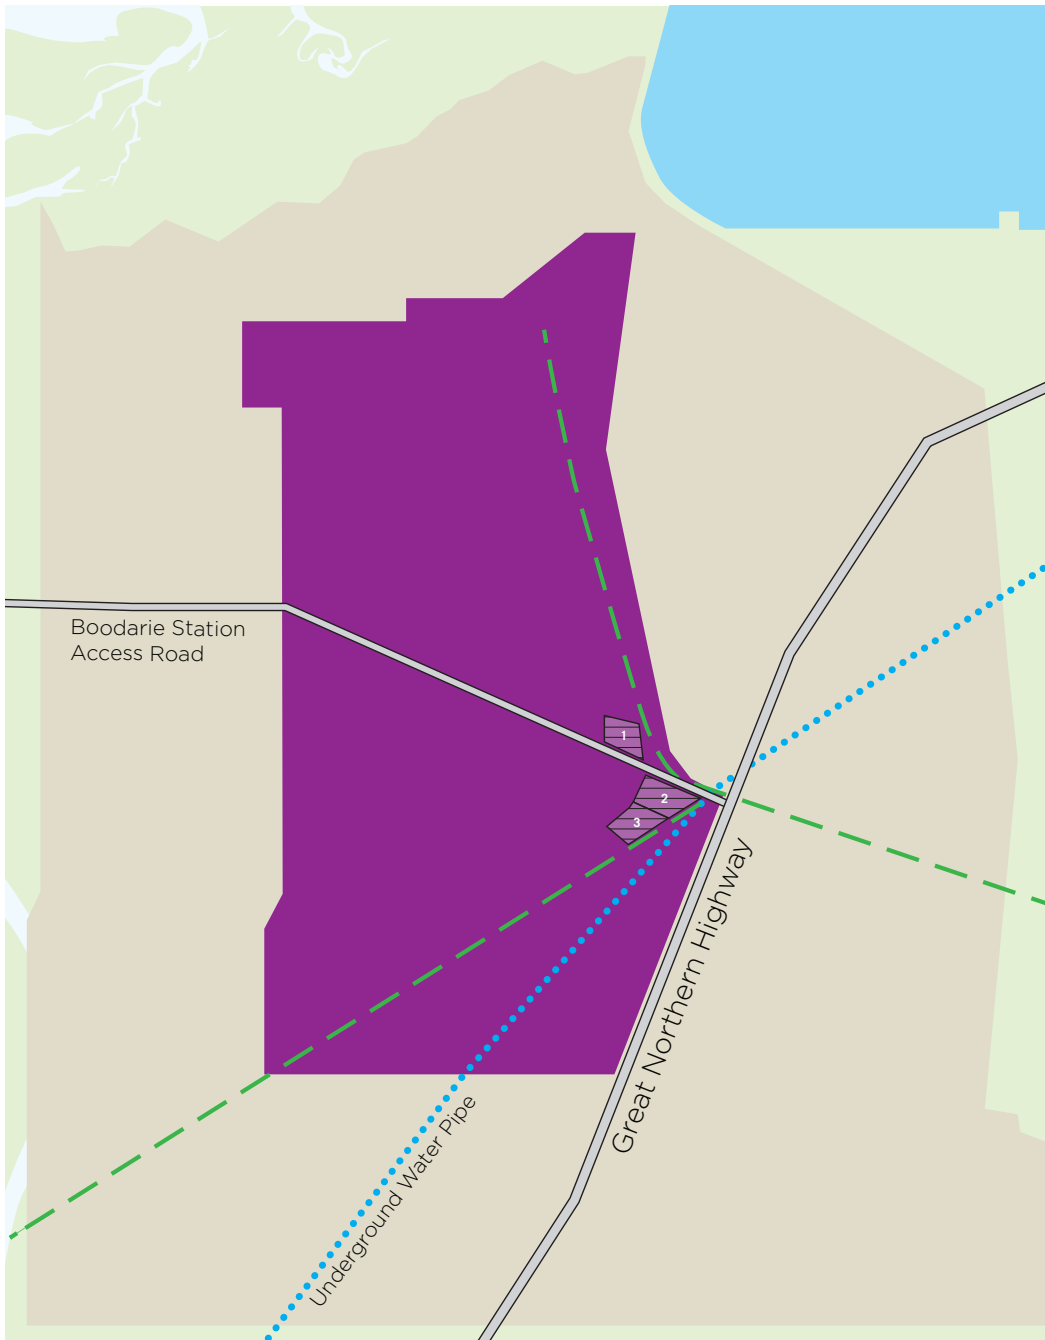

# BOODARIE STRATEGIC INDUSTRIAL AREA

SIA STRATEGIC INDUSTRIAL AREAS  
BOODARIE  
WESTERN AUSTRALIA

## LEGEND

Core Buffer Port Proponents

Underground Water Pipeline

Gas Pipeline

1 - Sub 161

2 - Alinta

3 - Horizon Power/Trans Alta

Government of **Western Australia**  
Department of **Jobs, Tourism, Science and Innovation**

LANDCORP