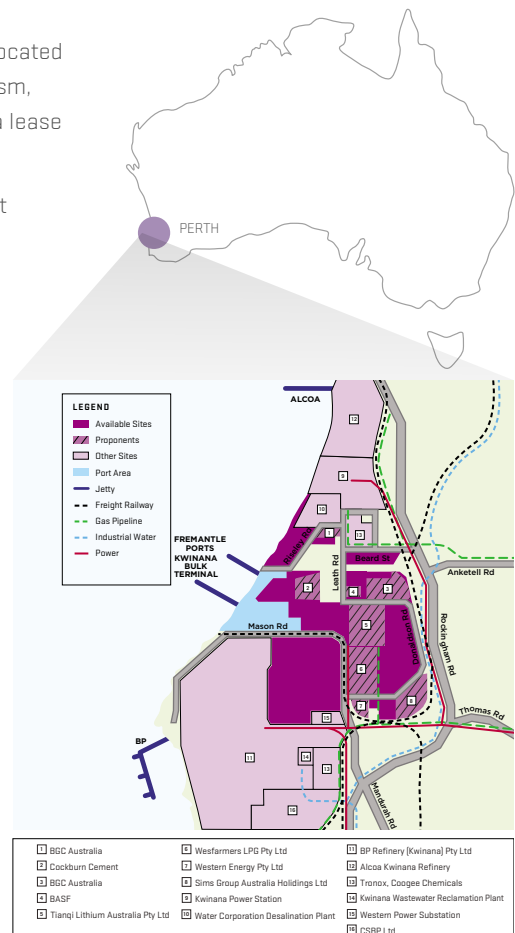

WESTERN AUSTRALIA PERTH: KWINANA

KWINANA STRATEGIC INDUSTRIAL AREA

A strategic industrial precinct providing access to land in Western Australia's premier heavy industrial zone.

Situated in Perth's southern suburbs, Kwinana Strategic Industrial Area (SIA) provides access to land in the State's premier heavy industrial area, the Western Trade Coast.

The area is a specialist centre for chemical and resource based processing, and has been developed to ensure strategically important industry has access to serviced, well-buffered and appropriately zoned land close to Perth and Fremantle.

The area is well-developed with a deep-water bulk materials port operated by Fremantle Ports, and access to rail and road transport.

Land within the Kwinana SIA is available for lease and will be allocated by the Department of Jobs, Tourism, Science and Innovation through a lease arrangement with LandCorp.

For more detailed information, visit landcorp.com.au/kwinanasia

Government of **Western Australia**
Department of **Jobs, Tourism, Science and Innovation**

LANDCORP